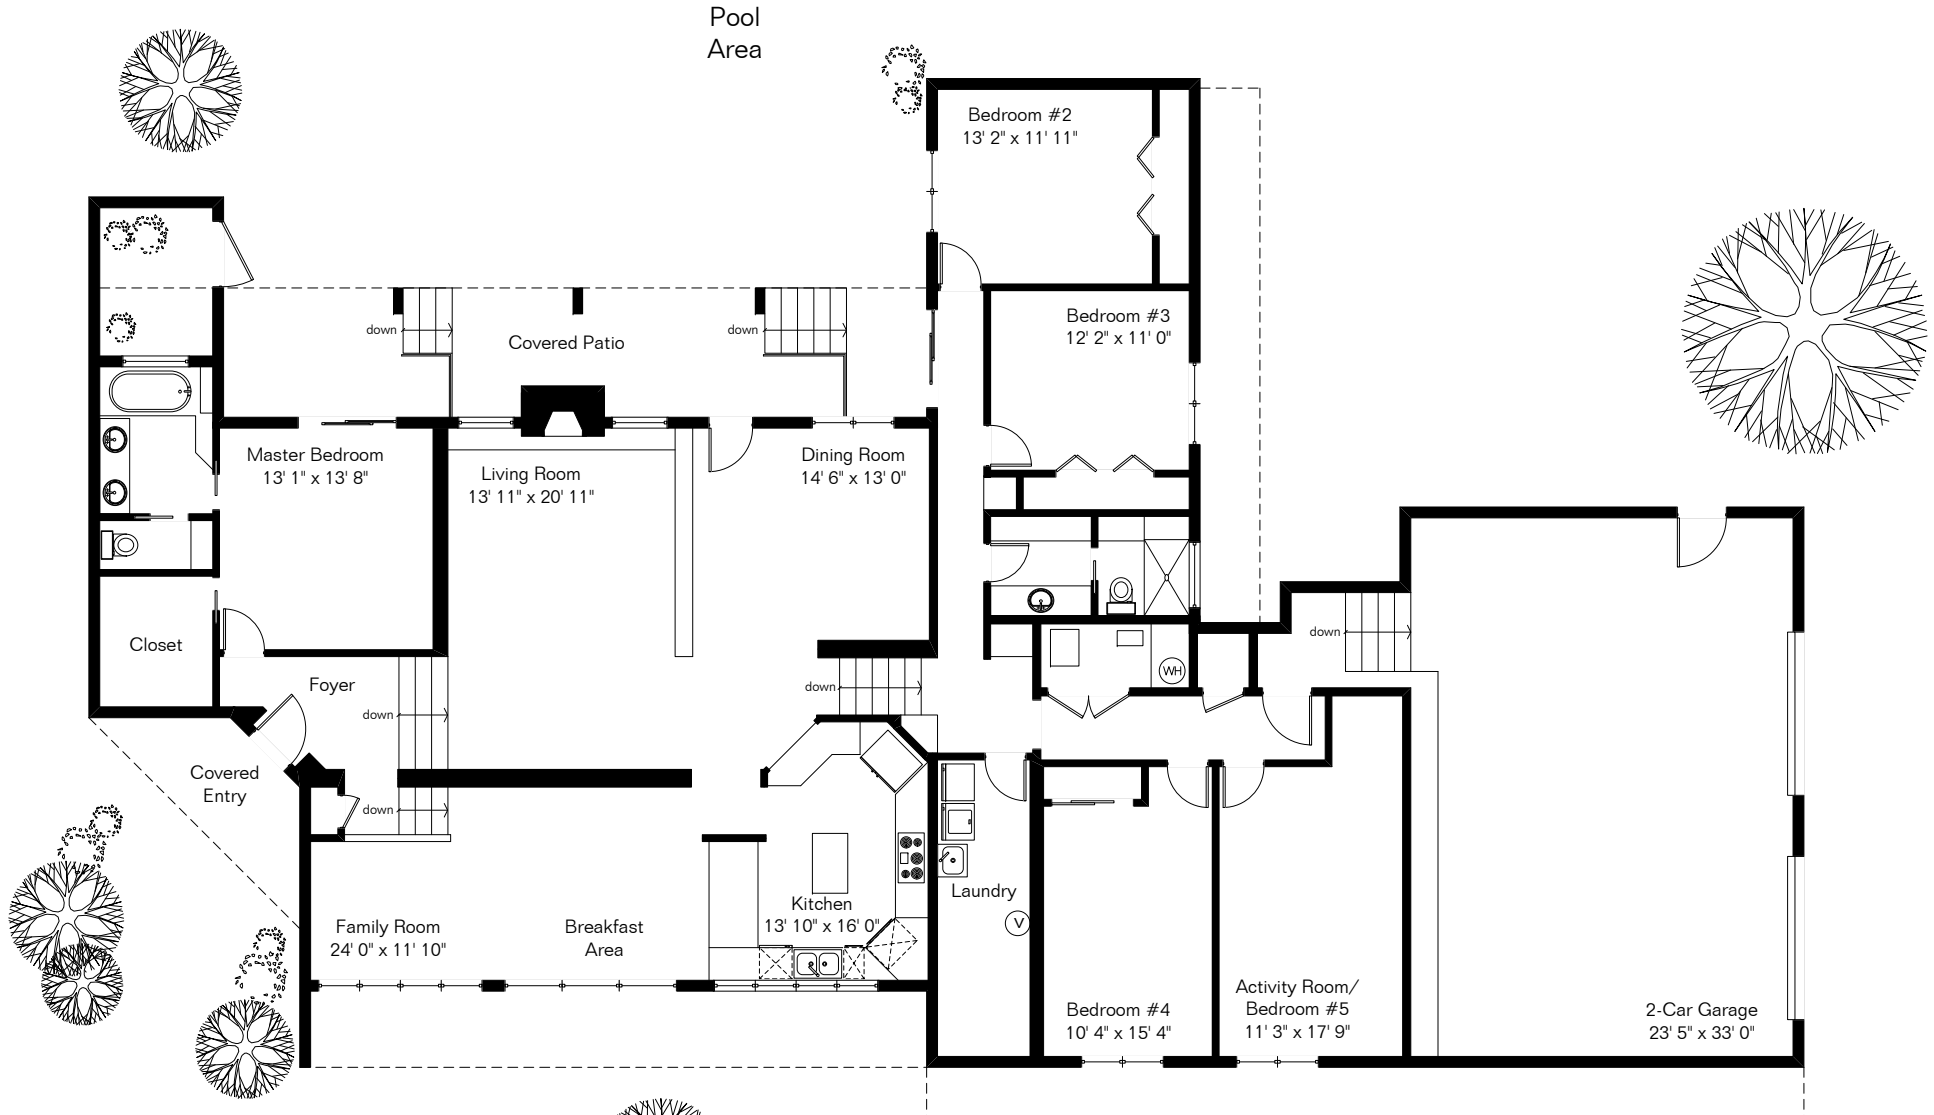

The square footages and room size information are deemed to be reliable but are not guaranteed and should be independently verified.

8501 E Tourmaline Dr

Living Area 2,958 Sq Ft
Garage 888 Sq Ft

Site Visit February 2019

0 ft. 6 ft. 10 ft. 20 ft.

Copyright 2019 Floor Plans First! LLC
All Rights Reserved.

www.FloorPlansFirst.com

Toll Free (877) 887-1500
Voice (520) 881-1500

Floor Plans First!
See the Floor Plan First!